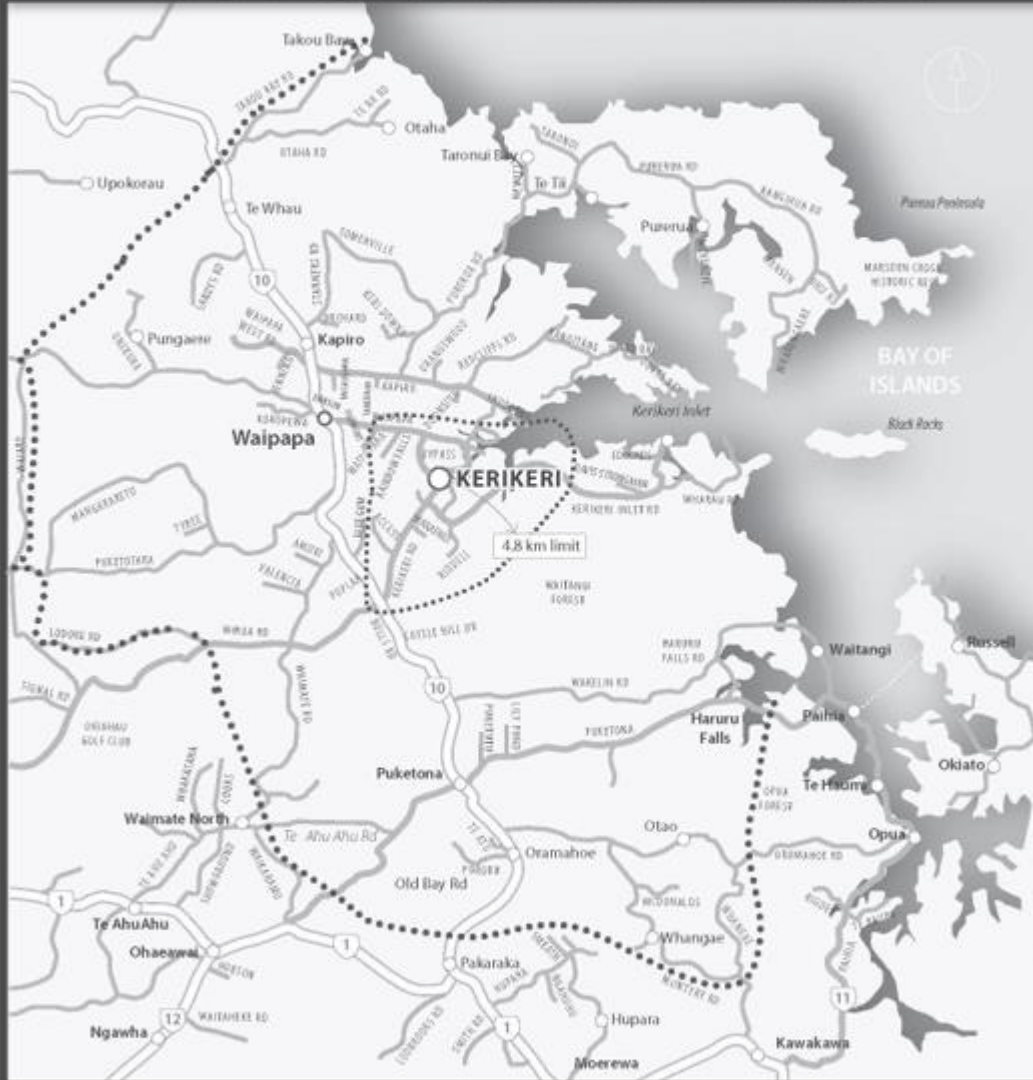

Kerikeri High School

Enrolment Zone

INDICATIVE ONLY – PLEASE REFER TO THE DESCRIPTION OF BOUNDARIES FOR EXACT DETAILS

Inside the dotted line is the Kerikeri High School Enrolment Zone.

All bus students are expected to walk up to 2.4 km.